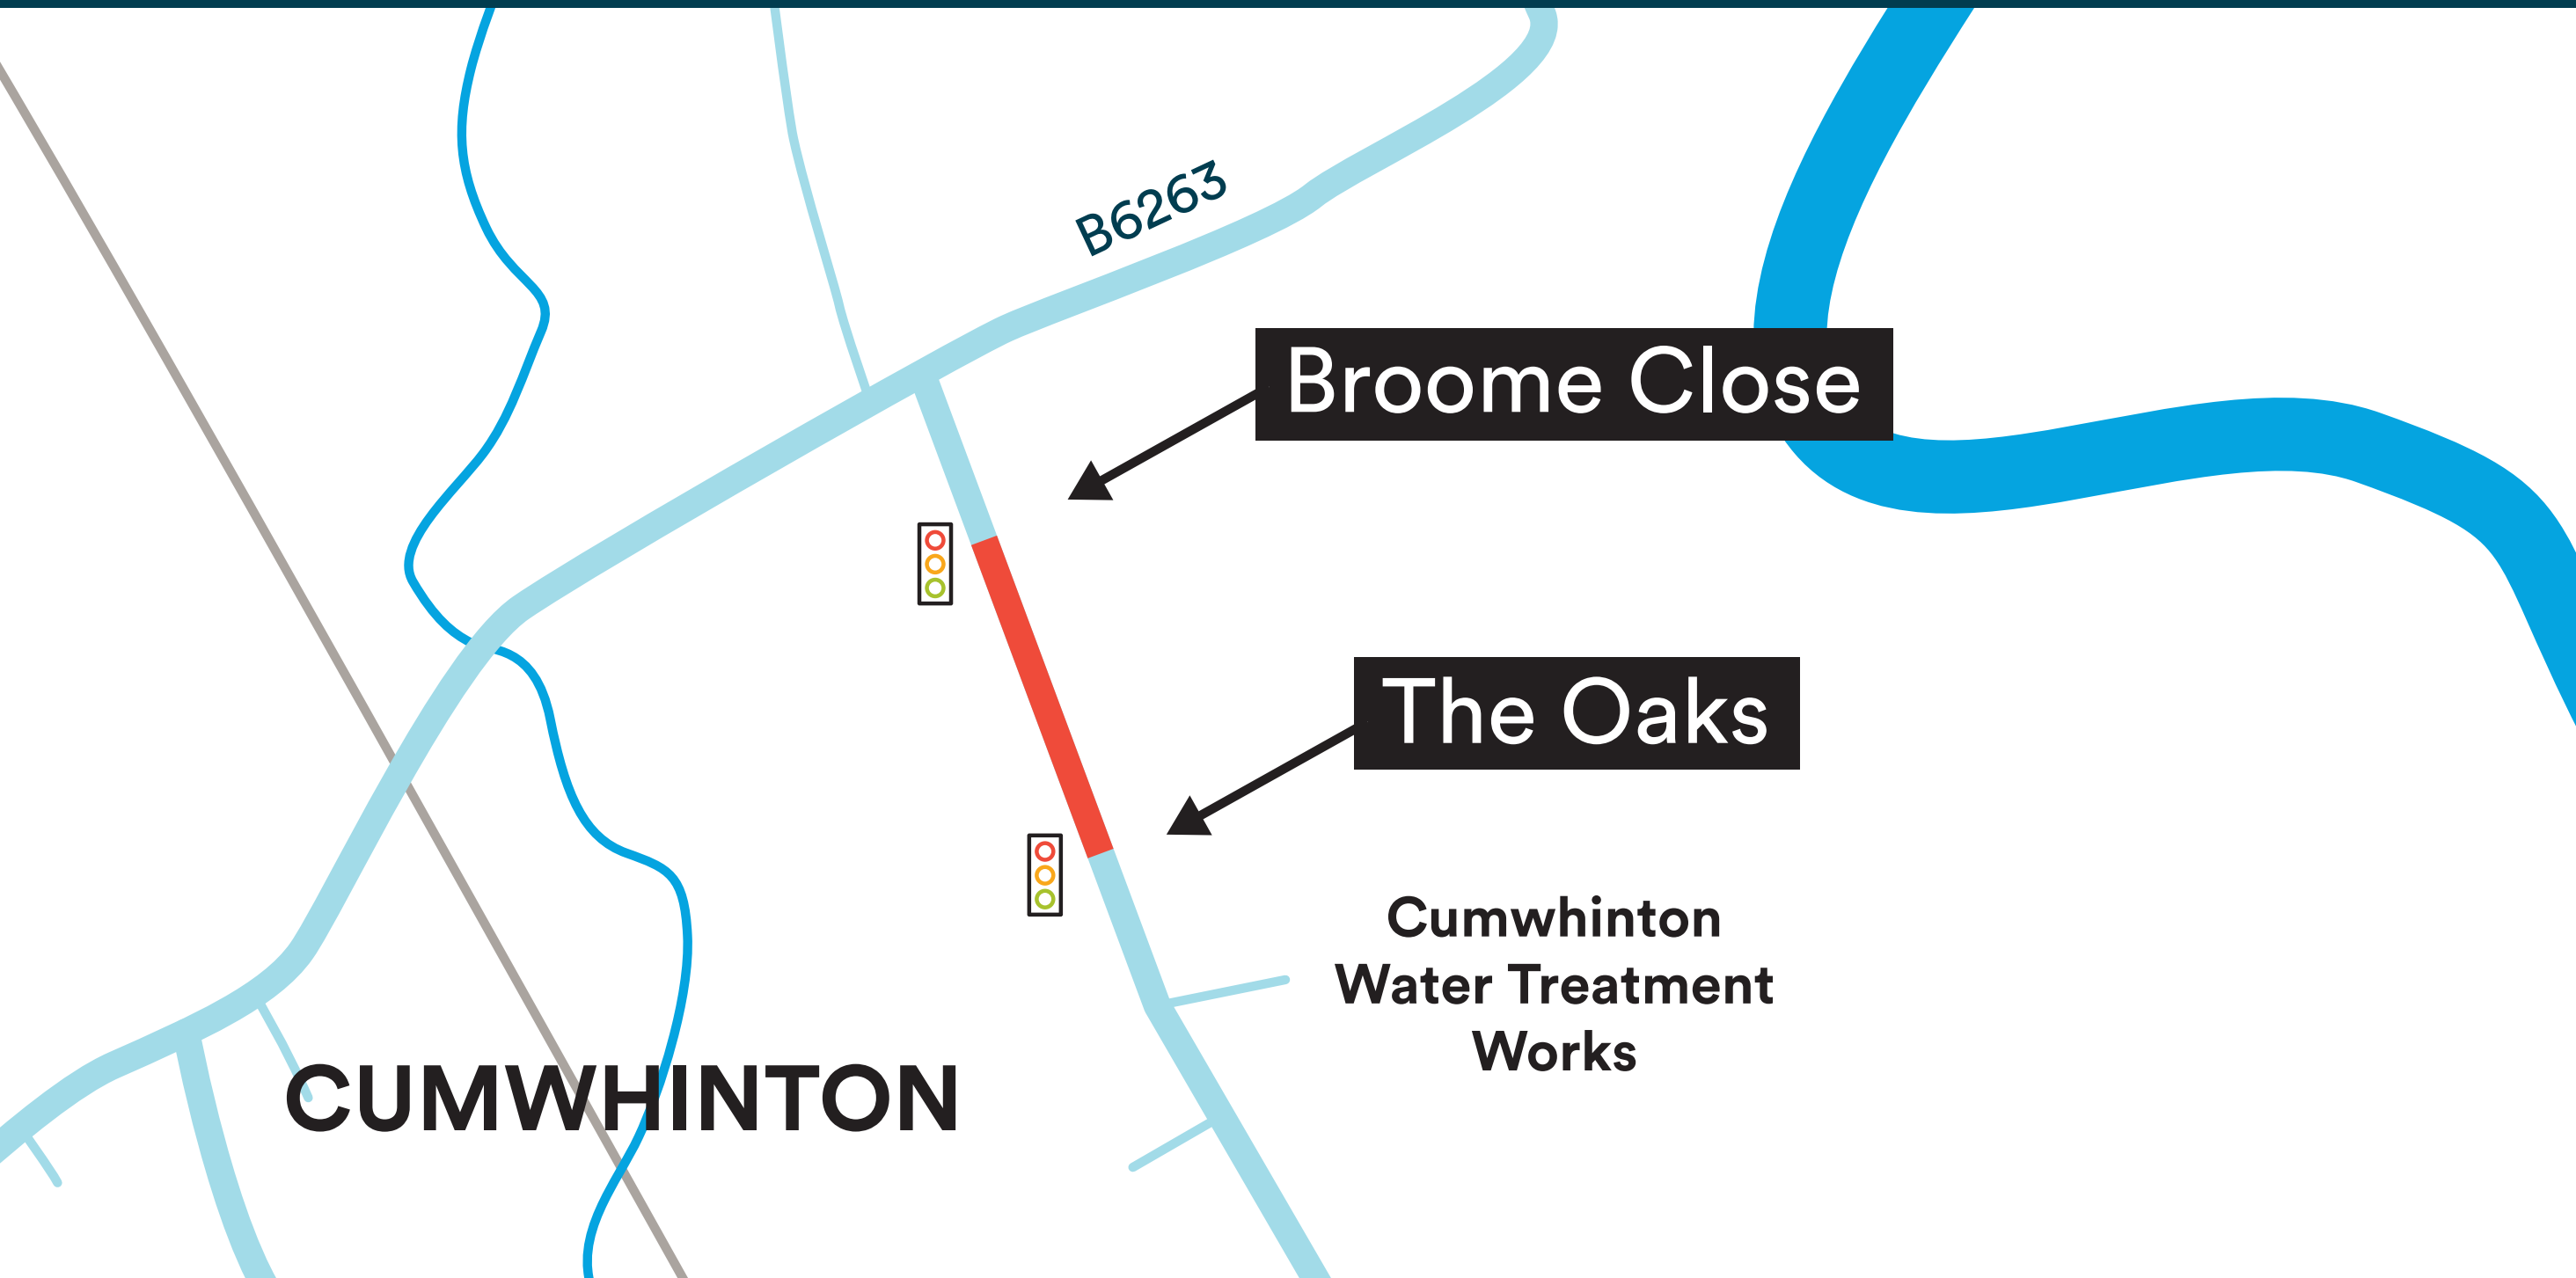

Cumwhinton road traffic management - Two way traffic lights

B6263

Broome Close

The Oaks

Cumwhinton
Water Treatment
Works

CUMWHINTON