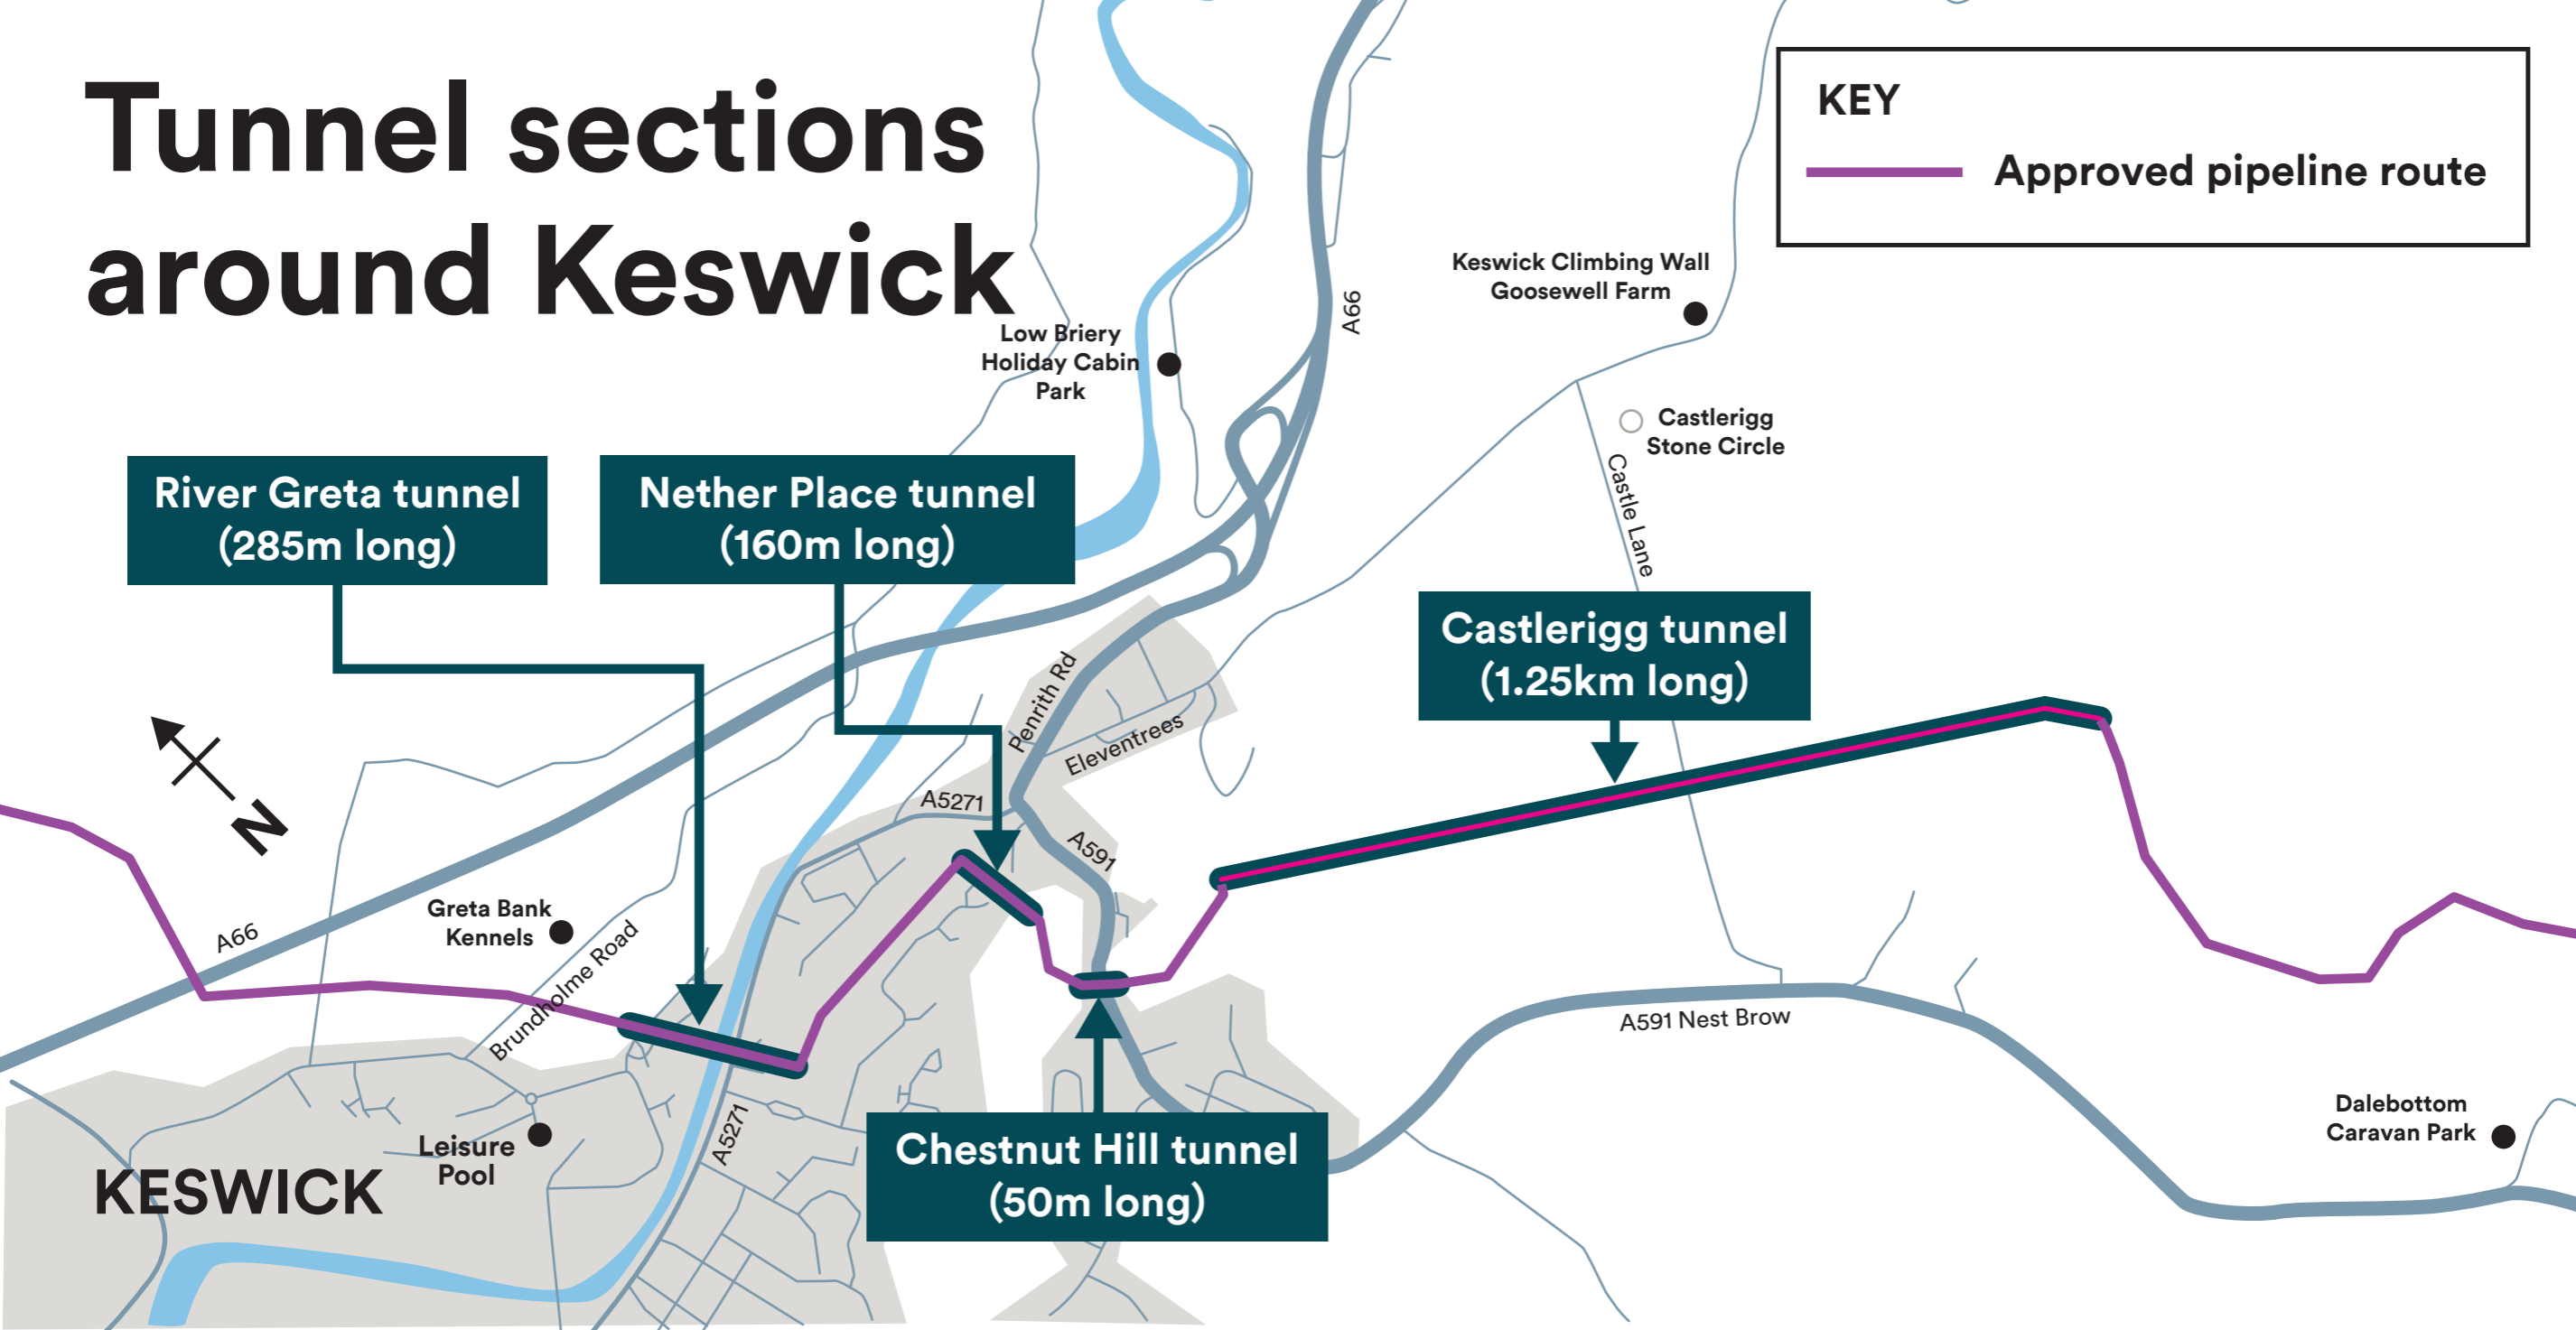

Tunnel sections around Keswick

KEY

— Approved pipeline route

River Greta tunnel
(285m long)

Nether Place tunnel
(160m long)

Castlerigg tunnel
(1.25km long)

Chestnut Hill tunnel
(50m long)

KESWICK